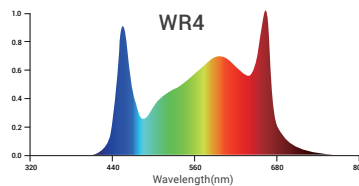

Spectrum (SPD)