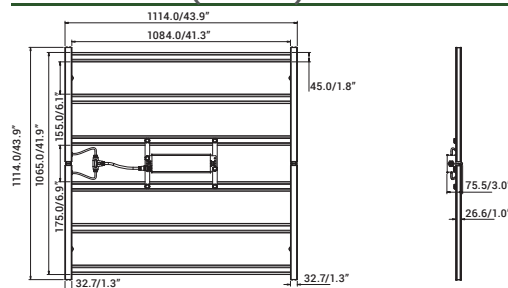

## Top Light 720W

- Folding design and push-lock connectors for quick and easy installation
- 8 passively cooled LED bars for better uniformity of PPFd spread
- Manual knob and RJ-14 port dimming
- IP66 water proof
- 5 years warranty

### Specifications

PPF Efficacy (μmol/J) @240Vac	2.88
PPF (μmol/s)	2,075
Input Voltage	200~277Vac
Max. Input Current	3.16A (240Vac) 2.74A (277Vac)
Typical Input Power	720W
Input Surge Protection	DM: 6KV
LED Configuration	3000K+5000K+660nm
RJ-14 Port Dimming Range	10%-100% and Dim to Off
Manual Knob Dimming Range	40%   50%   60%   80%   100%   OFF
IP Rating	IP66
Max. Ambient Temp.	40°C (104°F)
Warranty	5 years limited
Mounting Height	≥12" (Above Canopy)

### Dimensions (mm / ")

### Packaging

Carton Size	118cm × 63cm × 15cm 46.46" × 24.80" × 5.91"
Weight	23.15 lbs (10.5 kg)
Qty./Ctn.	1 Set